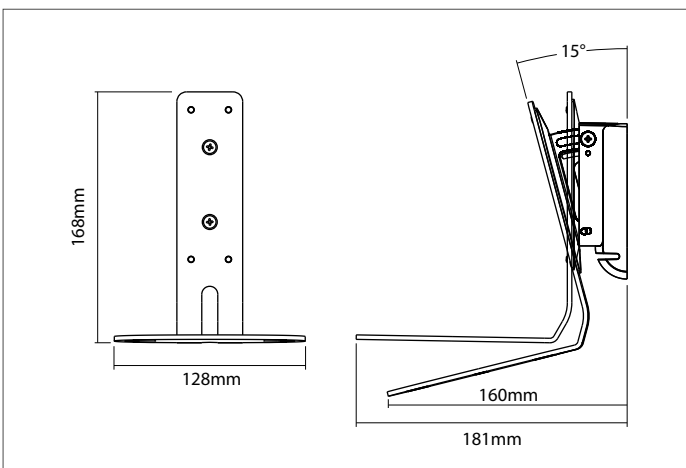

Flexible and functional wall mount to perfectly position the speaker. Includes tilt and swivel adjustment to perfectly angle the sound.

- Bespoke design securely holds the Citation ONE
- Angle your sound with tilt (15°) and swivel (45° left, 45° right)
- Quick and easy to install and adjust
- Can be inverted to securely hold the speaker upside down - so its controls are easily accessible
- Constructed from steel and ABS
- Available in black or grey to match the speaker
- Designed and manufactured in the UK

	Grey::	Black:		
Product Code	SDXHKCONEWM1091	SDXHKCONEWM1021		
UPC Number	5057964001005	5057964000992		
UK, European and US (SRP)	£34.99	€44.99	\$49.99	
Millimetres / Kilograms	Height	Width	Depth	Weight
Product Size	168	128	181 (max)	0.54
Millimetres / Kilograms	Length	Width	Height	Weight
Retail Carton	210	168	143	0.75
Carton Contents	1 x wall mount and instructions			
Outer Carton Quantity	4	Country of Manufacture		UK