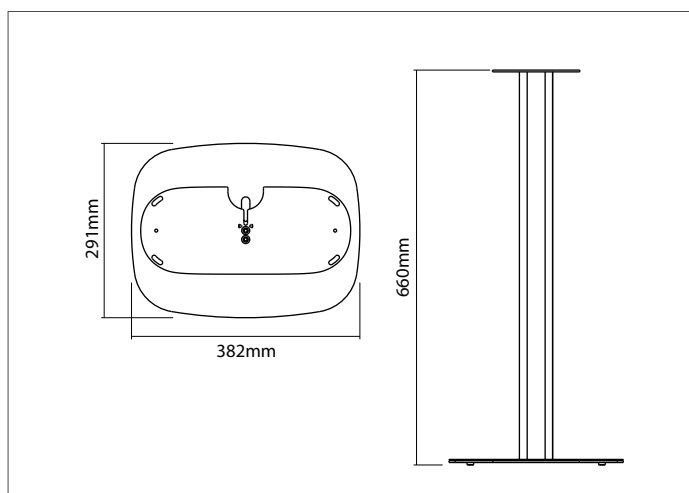

Positions the speaker at the ideal listening height, plus neatly hides away the speaker's power cable. It has a sturdy metal design, with a stable base that can slip under sofas or chairs if needed.

- Bespoke design securely holds the Citation 500
- Positions the speaker at the ideal height for seated listening
- Clever cable management to keep things tidy
- Quick and easy assembly
- Includes adjustable carpet spikes and rubber feet for wood/tiled floors
- Constructed from steel and aluminium
- Available in black or grey to match the speaker
- Designed and manufactured in the UK

	Grey:	Black:		
Product Code	<b>SDXHKC500FS1091</b>	<b>SDXHKC500FS1021</b>		
UPC Number	<b>5057964001081</b>	<b>5057964001074</b>		
UK, European and US (SRP)	<b>£99.99</b>	<b>€119.99</b>	<b>\$129.99</b>	
Millimetres / Kilograms	Height	Width	Depth	Weight
Product Size	<b>660</b>	<b>382</b>	<b>291</b>	<b>5.0</b>
Millimetres / Kilograms	Length	Width	Height	Weight
Retail Carton	<b>690</b>	<b>300</b>	<b>55</b>	<b>5.85</b>
Carton Contents	<b>1 x floor stand and instructions</b>			
Outer Carton Quantity	<b>4</b>	Country of Manufacture		<b>UK</b>